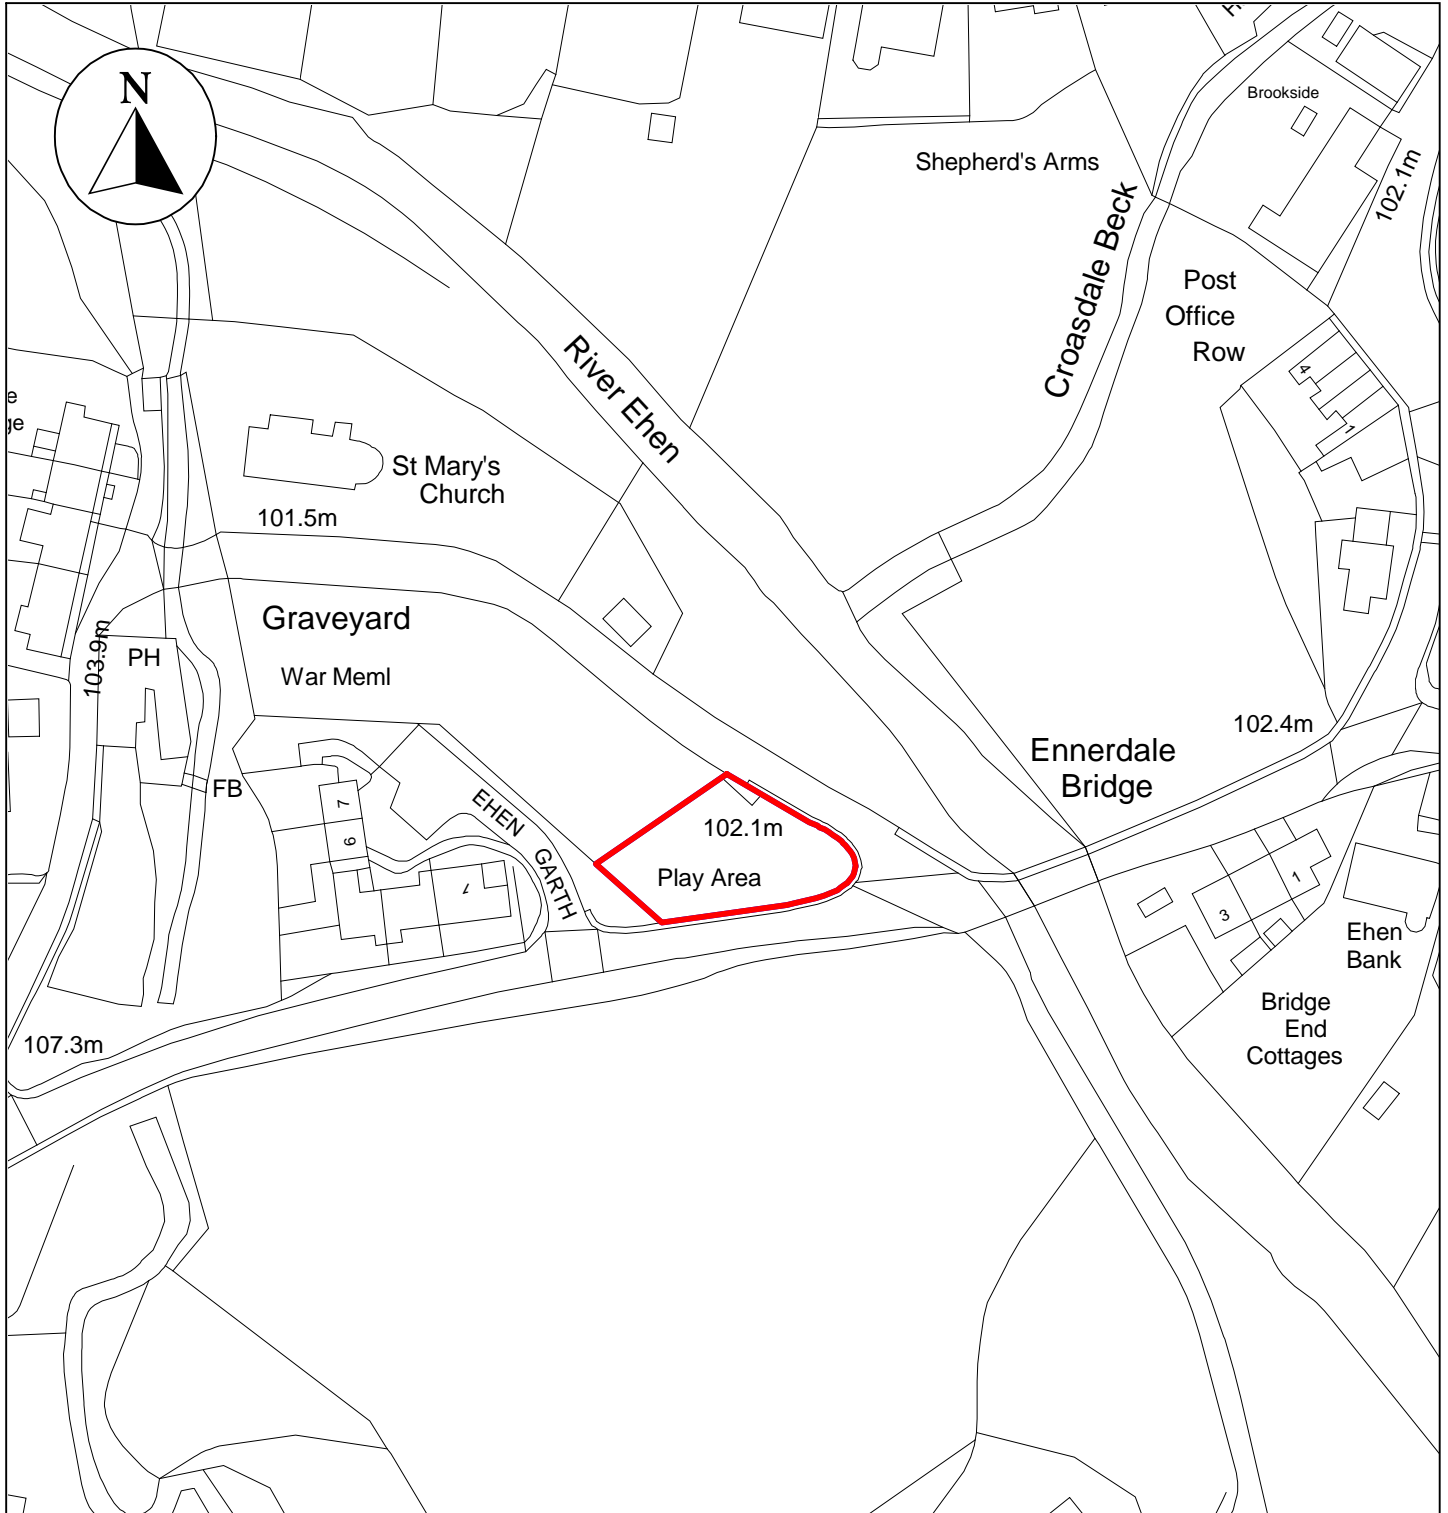

Public Space Protection Order Cumberland Council 2024

ANTI-SOCIAL BEHAVIOUR CRIME AND
POLICING ACT 2014

Play Area Ennerdale Bridge, Cleator, CA23 3BA

Neighbourhoods
Education and Enforcement
Allerdale House
Workington
CA14 3YJ

Scale: 1 : 1,250
Date: February 2024

©crown copyright database rights 2024
ordnance survey AC0000861732